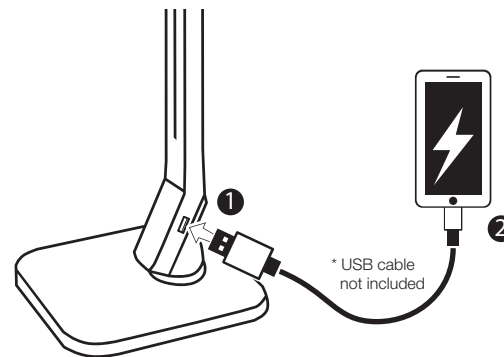

11W LED Desk Lamp

Featuring Built-in USB Charging Port

Welcome Guide

59079

Assembling The Lamp

At a Glance

Turning On / Off The Lamp

Control Panel

Charging Another USB Device

For Optimal Use:
To ensure complete safety and best performance,
use your original cable or a third-party certified
one (such as MFi).

Specifications:

Brightness:	530LM
Dimming Level:	5 Levels
Max Wattage:	11W
Color Temperature:	2700~6600K
Input:	DC 12V 1.5A
USB Output:	DC 5V 1A