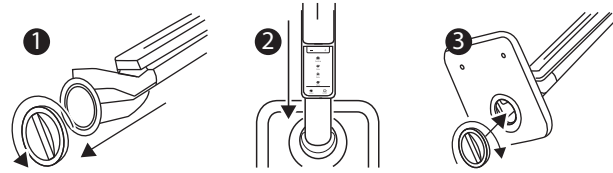

11W LED Desk Lamp

Featuring Built-in USB Charging Port

Welcome Guide

59079

Assembling The Lamp

At a Glance

Turning On / Off The Lamp

Control Panel