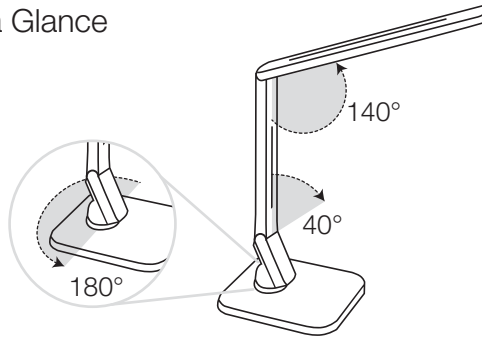

11W LED Desk Lamp

Featuring Built-in USB Charging Port

Welcome Guide

59079

Assembling The Lamp

At a Glance

Turning On / Off The Lamp

Control Panel