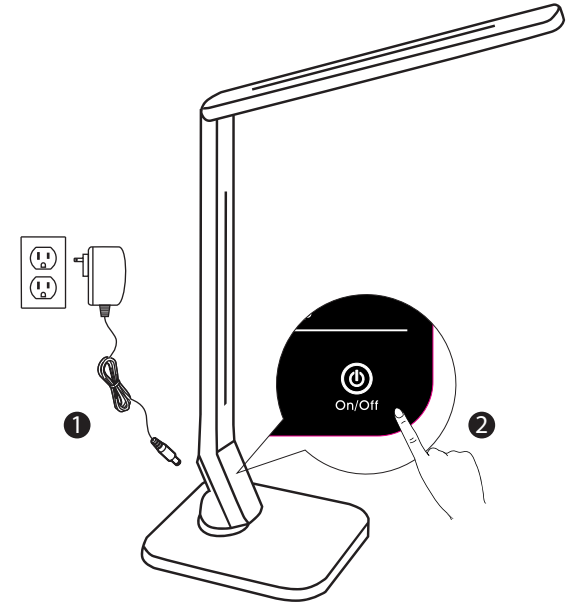

11W LED Desk Lamp

Featuring Built-in USB Charging Port

Welcome Guide

59079

Assembling The Lamp

At a Glance

Turning On / Off The Lamp

Control Panel