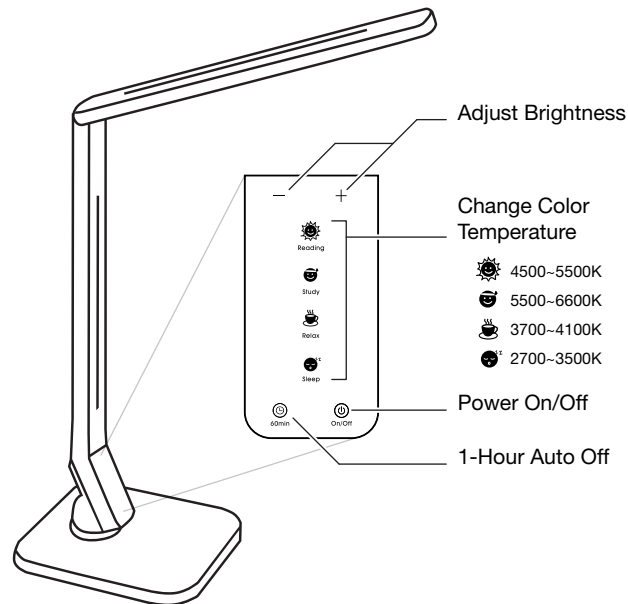

11W LED Desk Lamp

Featuring Built-in USB Charging Port

Welcome Guide

59079

Assembling The Lamp

At a Glance

Turning On / Off The Lamp

Control Panel

Charging Another USB Device

For Optimal Use:
To ensure complete safety and best performance,
use your original cable or a third-party certified
one (such as MFi).

Specifications:

Brightness:	530LM
Dimming Level:	5 Levels
Max Wattage:	11W
Color Temperature:	2700~6600K
Input:	DC 12V 1.5A
USB Output:	DC 5V 1A