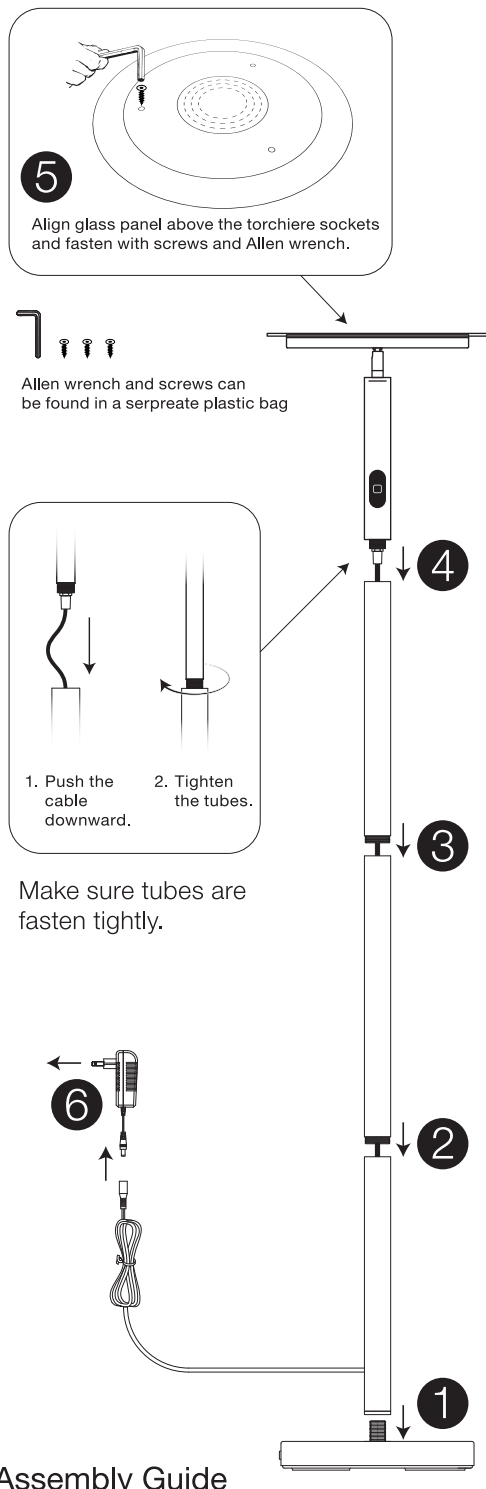

# 说明书：使用 250g单铜纸

**TENERGY**

## Torchiere LED Floor Lamp

With Omnidirectional 360 Degree Remote

PN 59117

Welcome Guide