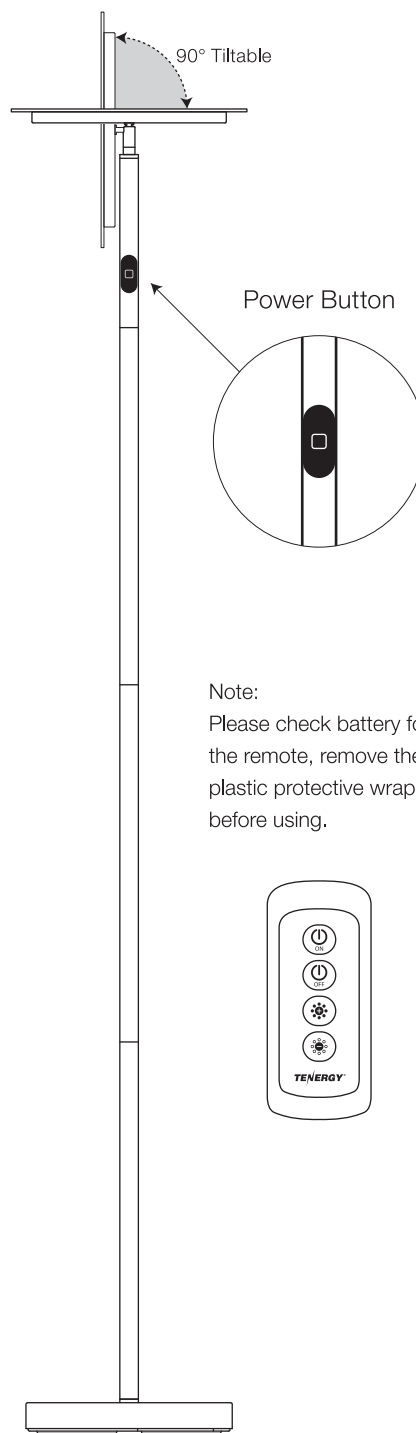

# 说明书：使用 250g单铜纸

**TENERGY**

## Torchiere LED Floor Lamp

With Omnidirectional 360 Degree Remote

PN 59117

Welcome Guide

### Control