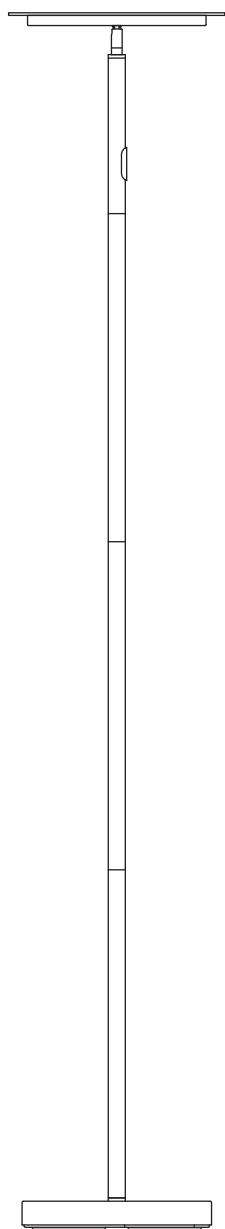

# 说明书：使用 250g单铜纸

**TENERGY**

## Torchiere LED Floor Lamp

With Omnidirectional 360 Degree Remote

PN 59117

Welcome Guide

### Control