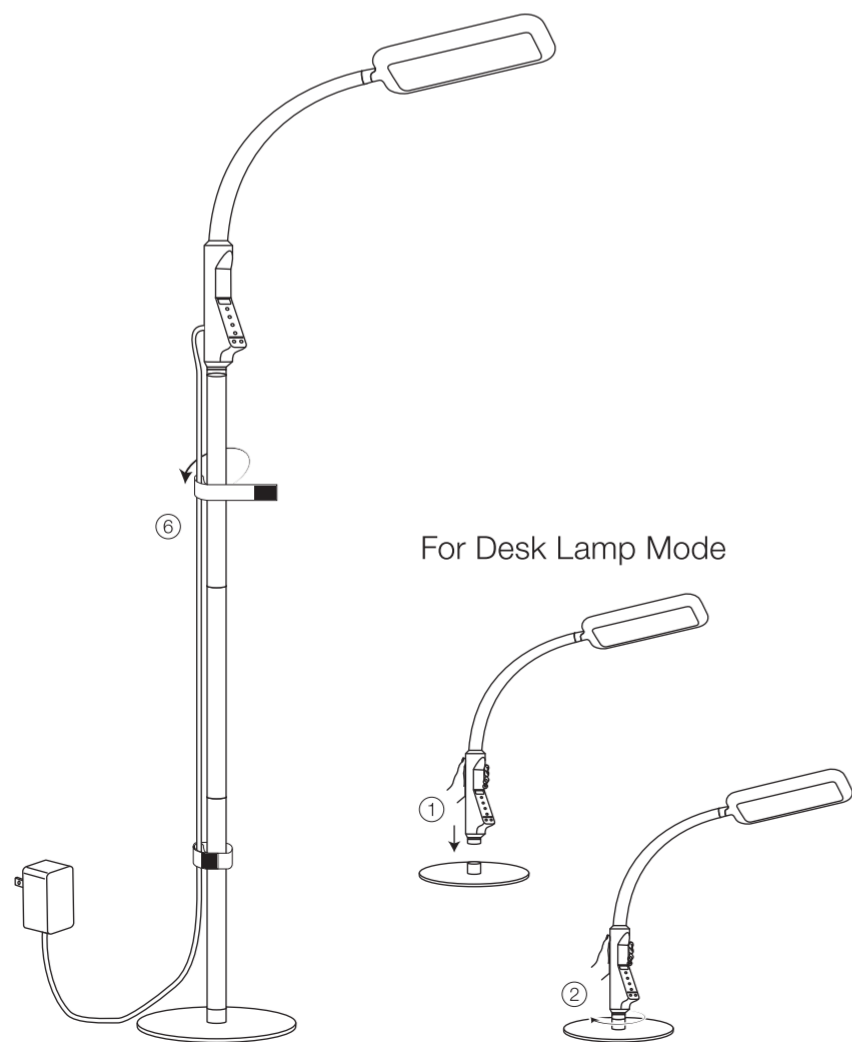

Assembly Guide

For Desk Lamp Mode