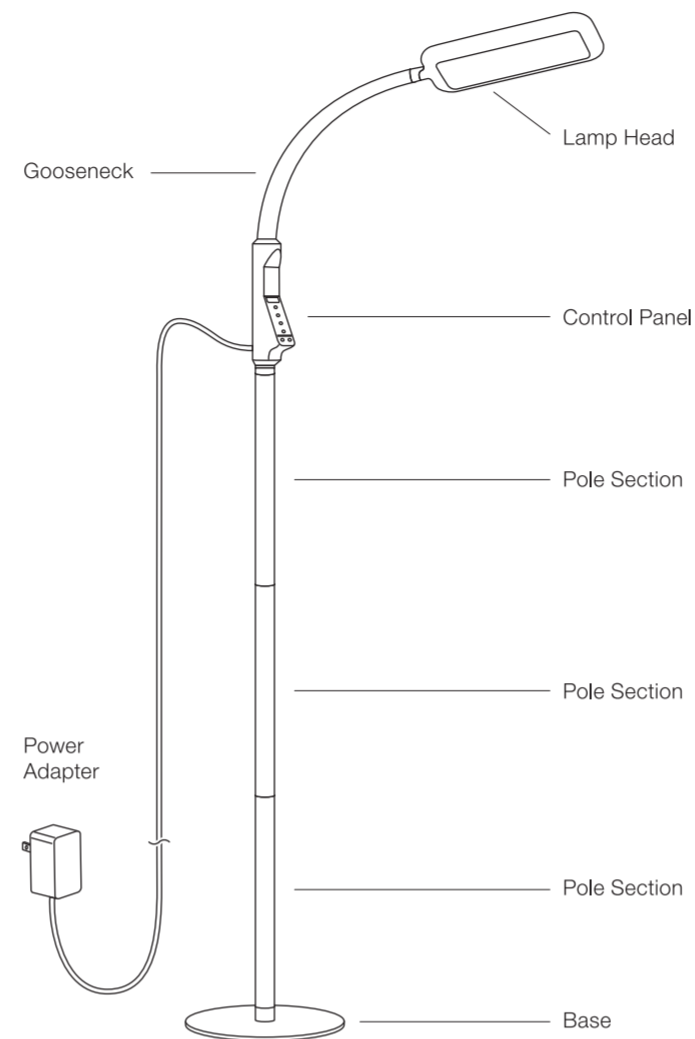

## Dual Purpose Floor & Desk Panel LED Lamp

Welcome Guide

Item Number: 59134