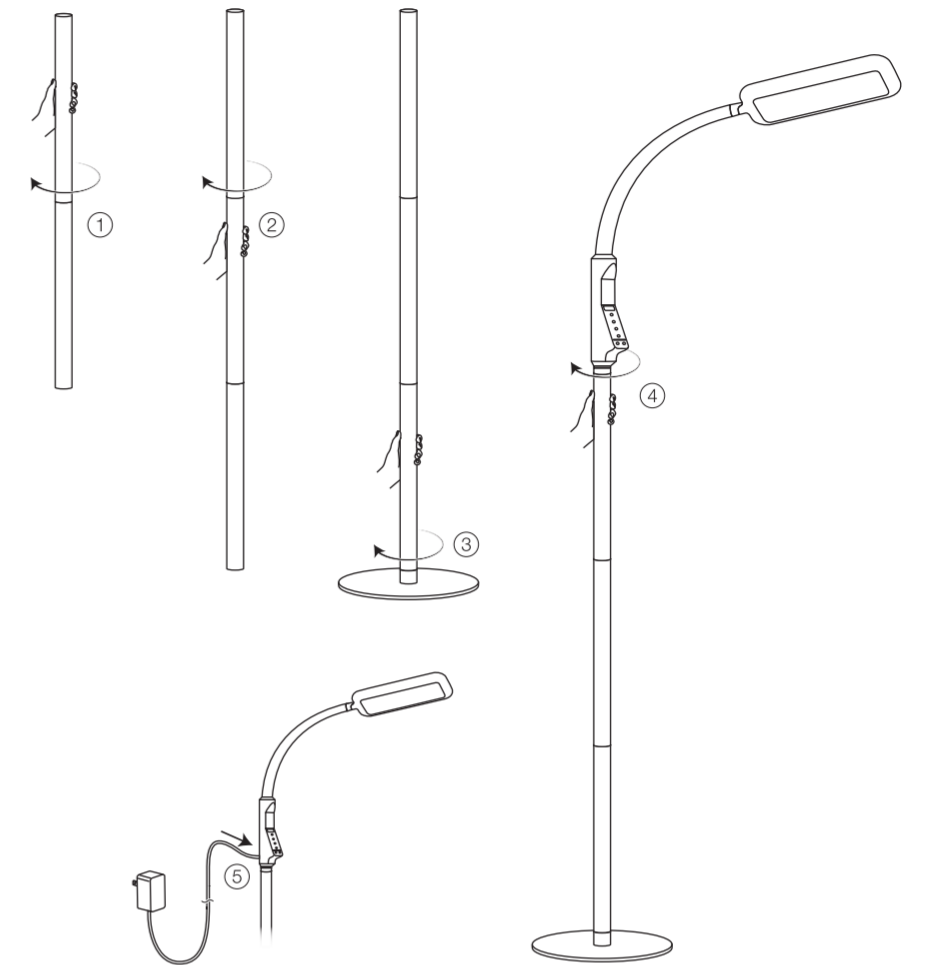

## Dual Purpose Floor & Desk Panel LED Lamp

Welcome Guide

Item Number: 59134

### Assembly Guide