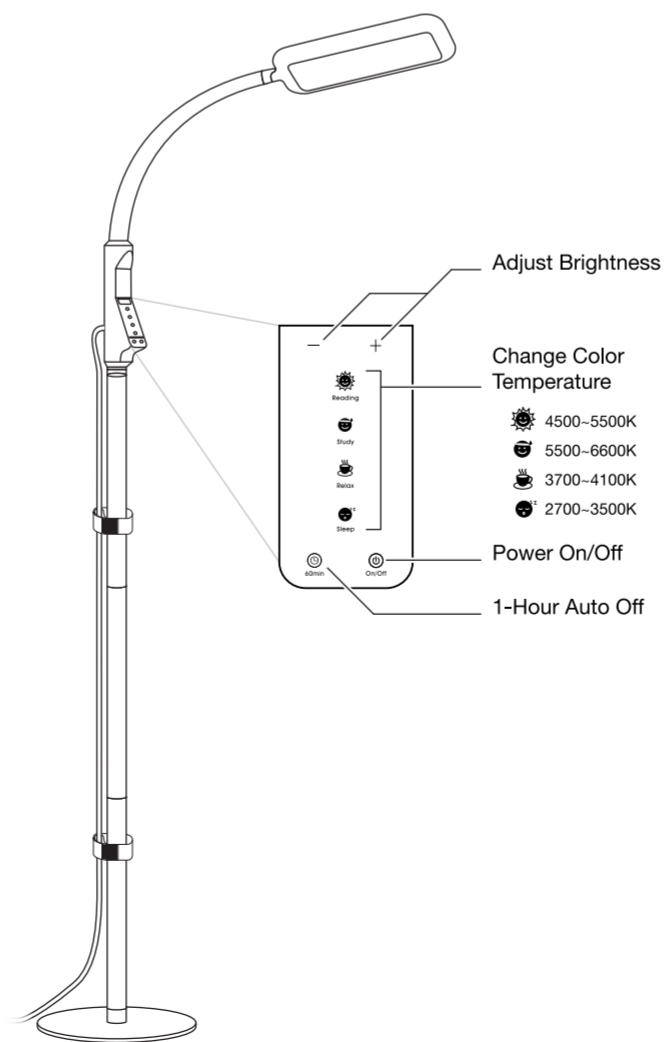

Control Panel

Caution

- Use at dry locations only.
- Do not put this unit near extreme heat sources, moisture, or corrosive substances.
- Please do not dismantle the product by yourself, always ask a professional electrician or technician for repairs.
- If you smell a bad odor or anything unusual, please turn off the unit immediately.
- Please do not remove the power cable with wet hands as it may cause an electric shock.
- Please store the lamp in a dry and shady place if not being used for a long period of time.
- Use the original power adapter to power the lamp. An incorrect input may damage the lamp.

Thank You

HAVING TROUBLE?

We have the most knowledge of our products, contact us **DIRECTLY** for full technical support!
Phone: (510) 687-0388 ext 281
Email: service@tenergy.com

Scan for more product information

www.TenergyLife.com